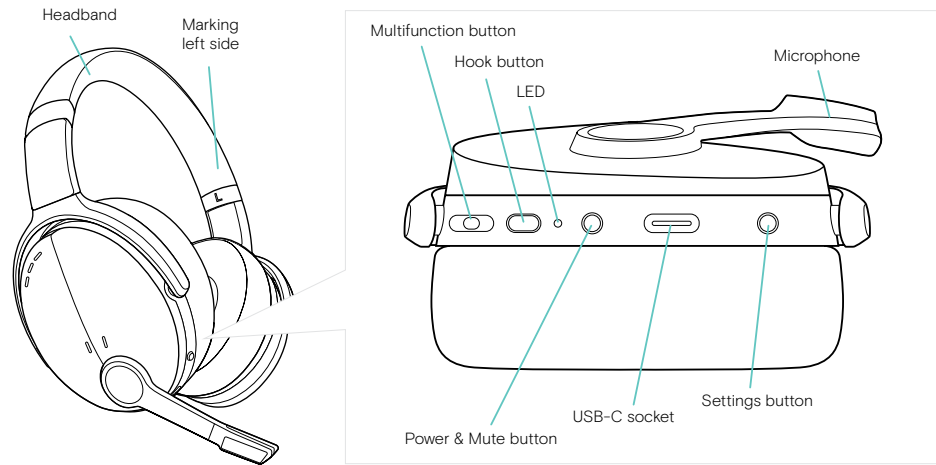

Ensure clear calls with UC certified solution

Certified for Microsoft Teams and optimized for UC

What's in the Box

Carry Case

USB Dongle

USB Cable

Compliance Sheet

ADAPT 560 II

Safety Guide

How to Use the ADAPT 500

Muting microphone

Rotate the boom arm up or down

Press the power button to mute or unmute the microphone

Activate/deactivate ANC

Activates / deactivates ANC

Additional benefits & features