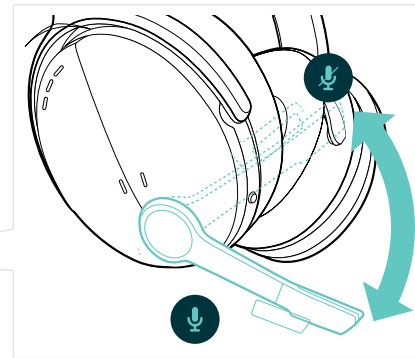

Ensure clear calls with UC certified solution

Certified for Microsoft Teams and optimized for UC

What's in the Box

Carry Case

USB Dongle

USB Cable

Compliance Sheet

ADAPT 560 II

Safety Guide

How to Use the ADAPT 500

Muting microphone

Rotate the boom arm up or down

Press the power button to mute or unmute the microphone

Activate/deactivate ANC

Activates / deactivates ANC

Additional benefits & features