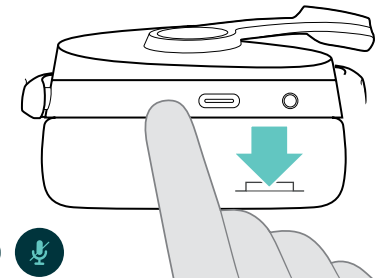

Safety Guide

How to Use the ADAPT 500

Muting microphone

Rotate the boom arm up or down

Press the power button to mute or unmute the microphone

Activate/deactivate ANC

Activates / deactivates ANC

Additional benefits & features